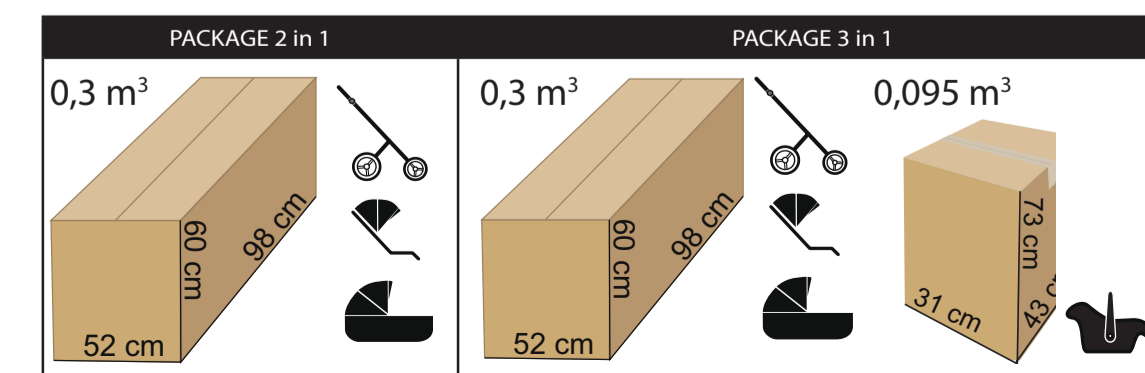

HAND CRAFT

Product specification:

- new luxury design, logo made by embroidery technique
- intuitive „one hand” gondola release system
- multi-stage carry cot hood regulation
- gondola made in 3D
- carrycot is equipped with a memory foam mattress
- detachable barrier hemmed with eco-leather
- anti-shock shock absorption system
- waterproof material
- material resistant to UV radiation
- gradual adjustment of the backrest in the walking version to the fully lying position
- adjustable, five-point seat belts with height adjustment
- „MAX-CLIK” is an innovative attachment system that allows you to attach the gondola to the frame of the stroller forward and backward facing
- anti-shock absorption system

EXAMPLES OF COMPATIBLE CAR SEAT WITH JUNAMA ADAPTERS:

AND MANY MORE