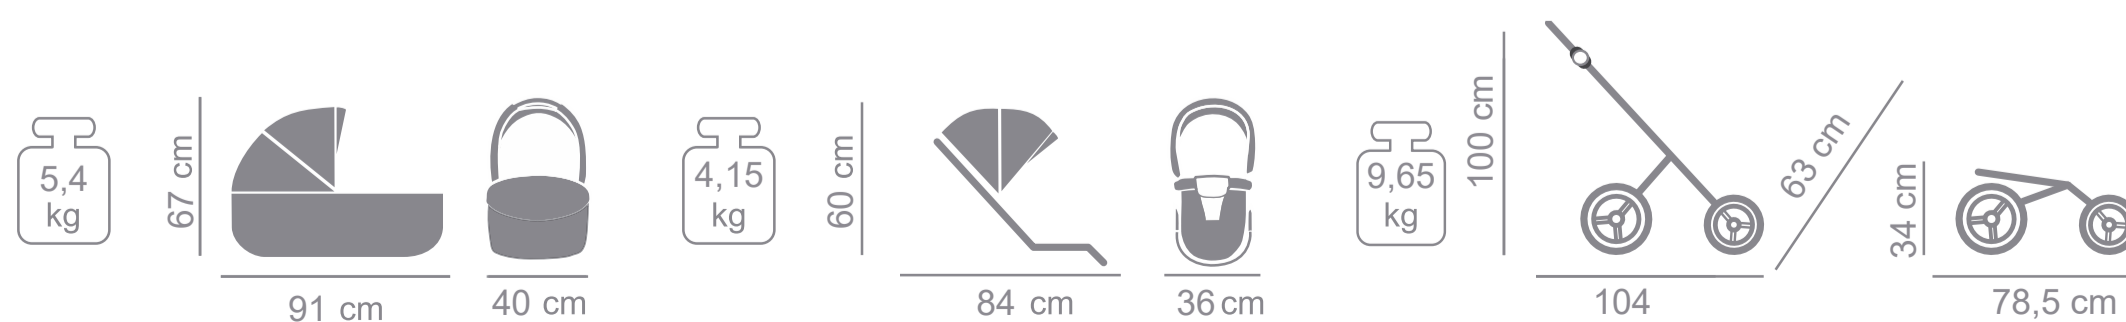

HAND CRAFT

Product specification:

- new luxury design, logo made by embroidery technique
- intuitive „one hand” gondola release system
- multi-stage carry cot hood regulation
- gondola made in 3D
- carrycot is equipped with a memory foam mattress
- detachable barrier hemmed with eco-leather
- anti-shock shock absorption system
- waterproof material
- material resistant to UV radiation
- gradual adjustment of the backrest in the walking version to the fully lying position
- adjustable, five-point seat belts with height adjustment
- „MAX-CLIK” is an innovative attachment system that allows you to attach the gondola to the frame of the stroller forward and backward facing
- anti-shock absorption system

EXAMPLES OF COMPATIBLE CAR SEAT WITH JUNAMA ADAPTERS:

AND MANY MORE